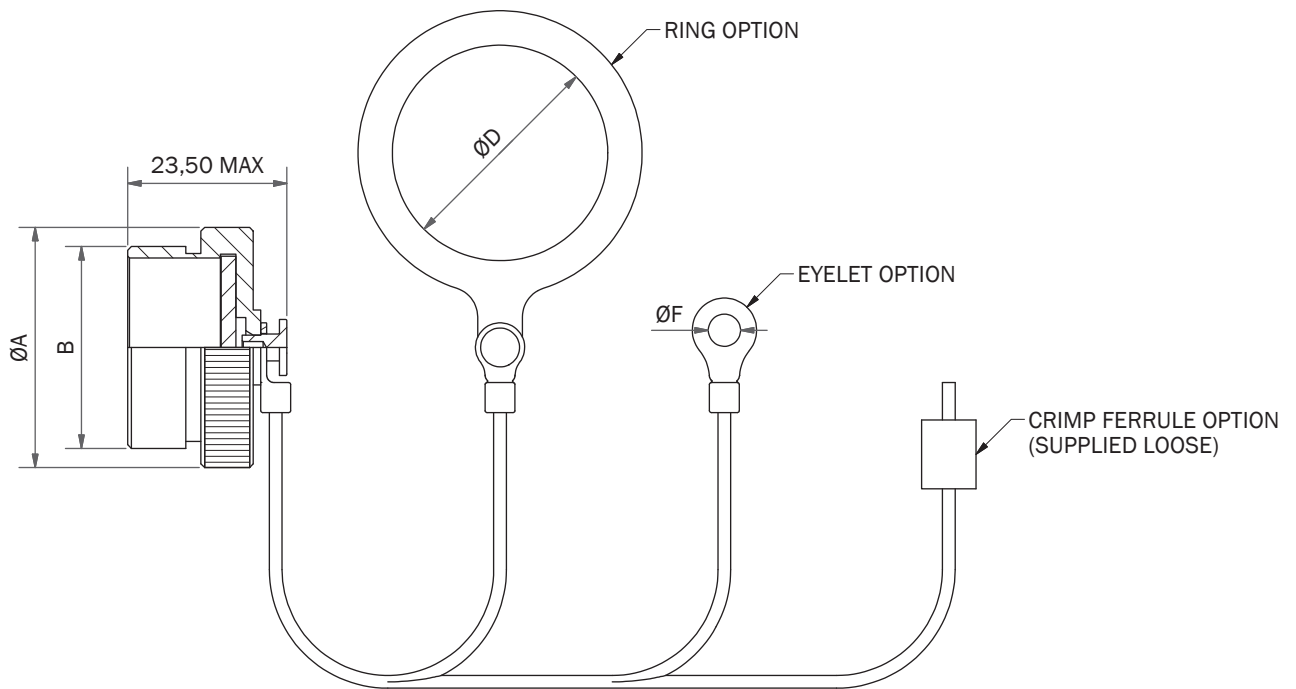

P83723 Series Protection Cap

To Fit Typical Connector: MIL-C 83723 SERIES III

Interconnect Solutions Worldwide

NOTE 1 - ATTACHMENT TYPE

- 00 - NO EYELET OR RING
- 01-05 - EYELET REF. (SEE TABLE 2)
- 09-25 - RING REF. (SEE TABLE 3)
- CF - SUPPLIED WITH CRIMP FERRULE

Tel: +44 (0)845 017 1545

DRAWING NOT TO SCALE
DIMENSIONS IN MM

P83723 Series

Protection Cap

To Fit Typical Connector: MIL-C 83723 SERIES III

Interconnect Solutions Worldwide

EXAMPLE PART NUMBER P83723/59-16-1-C-WR4-16	
P83723 =	POLAMCO SERIES
/59 =	59 – PLUG COVER
	60 – RECEPTACLE COVER
16 =	SHELL SIZE (TABLE 1)
1 =	MATERIAL (ALUMINIUM ALLOY) CLICK TO SEE OPTIONS
C =	FINISH: CLICK TO SEE OPTIONS
WR =	LANYARD TYPE (TABLE 3)
4 =	LANYARD LENGTH (IN INCHES)
16 =	ATTACHMENT REF. (SEE NOTE 1)

TABLE 1				
SHELL SIZE	A MAX	B THREAD	C MAX	D DIA
08	19,7	9/16-24 UNEF	23,0	15,1
10	23,0	11/16-24 UNEF	28,0	16,1
12	27,3	7/8-20 UNEF	31,0	19,4
14	28,9	15/16-20 UNEF	32,0	22,6
16	32,1	1 1/6-18 UNEF	37,0	25,8
18	34,9	1 3/16-18 UNEF	39,0	27,8
20	38,3	1 5/16-18 UNEF	42,0	32,0
22	41,2	1 7/16-18 UNEF	45,0	34,1
24	44,7	1 9/16-18 UNEF	49,0	36,9

TABLE 2	
EYELET REF.	F
01	3,2
02	3,7
03	4,3
04	5,3
05	6,4

TABLE 3	
CODE	LANYARD TYPE
WR	NYLON COVERED (CLEAR) STAINLESS STEEL WIRE ROPE
TC	TEFLON COVERED (CLEAR) STAINLESS STEEL WIRE ROPE
WG	TEFLON COVERED (OLIVE DRAB) STAINLESS STEEL WIRE ROPE
WB	TEFLON COVERED (BLACK) STAINLESS STEEL WIRE ROPE
WRB	PVC COVERED (BLACK) STAINLESS STEEL WIRE ROPE
LC	LINK CHAIN
BK	BLACK CORD
VGB	1,5mm BLACK POLYESTER CORD EQV. TO DIN83330-E1,5
B	BEAD CHAIN
R	OLIVE DRAB POLYESTER CORD
NB	OLIVE DRAB NYLON CORD
NK	BLACK NYLON CORD