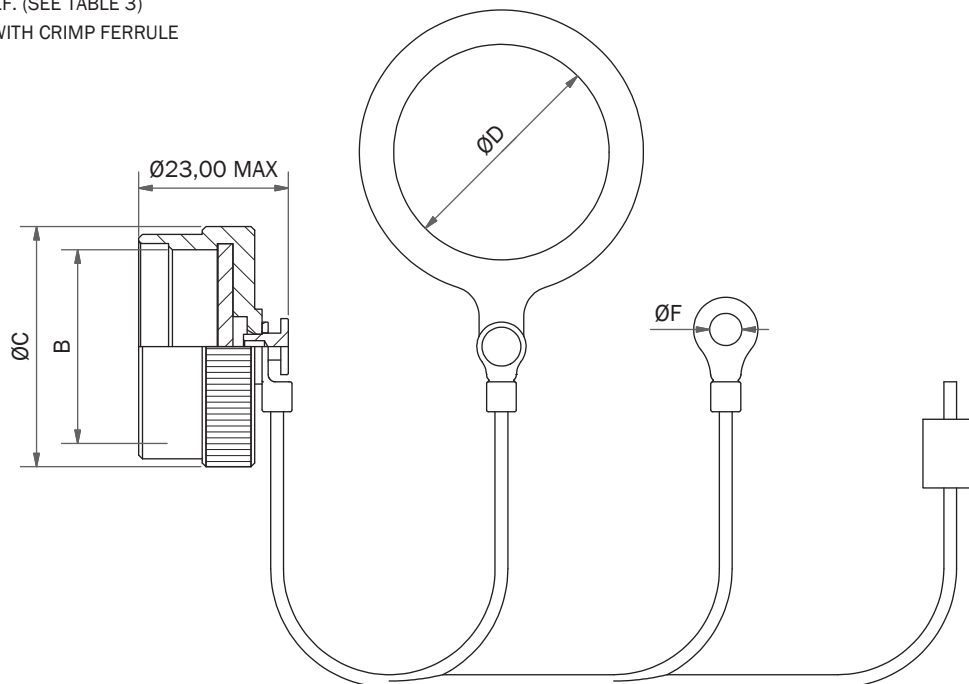

P83723 Series Protection Cap

To Fit Typical Connector: MIL-C 83723 SERIES III

Interconnect Solutions Worldwide

NOTE 1 - ATTACHMENT TYPE

- 00 - NO EYELET OR RING
- 01-05 - EYELET REF. (SEE TABLE 2)
- 09-25 - RING REF. (SEE TABLE 3)
- CF - SUPPLIED WITH CRIMP FERRULE

Tel: +44 (0)845 017 1545

DRAWING NOT TO SCALE
DIMENSIONS IN MM

P83723 Series

Protection Cap

To Fit Typical Connector: MIL-C 83723 SERIES III

Interconnect Solutions Worldwide

EXAMPLE PART NUMBER P83723/59-16-1-C-WR4-16	
P83723 =	POLAMCO SERIES
/59 =	59 – PLUG COVER
	60 – RECEPTACLE COVER
16 =	SHELL SIZE (TABLE 1)
1 =	MATERIAL (ALUMINIUM ALLOY) CLICK TO SEE OPTIONS
C =	FINISH: CLICK TO SEE OPTIONS
WR =	LANYARD TYPE (TABLE 3)
4 =	LANYARD LENGTH (IN INCHES)
16 =	ATTACHMENT REF. (SEE NOTE 1)

TABLE 1				
SHELL SIZE	A MAX	B THREAD	C MAX	D DIA
08	19,7	9/16-24 UNEF	23,0	15,1
10	23,0	11/16-24 UNEF	28,0	16,1
12	27,3	7/8-20 UNEF	31,0	19,4
14	28,9	15/16-20 UNEF	32,0	22,6
16	32,1	1 1/6-18 UNEF	37,0	25,8
18	34,9	1 3/16-18 UNEF	39,0	27,8
20	38,3	1 5/16-18 UNEF	42,0	32,0
22	41,2	1 7/16-18 UNEF	45,0	34,1
24	44,7	1 9/16-18 UNEF	49,0	36,9

TABLE 2	
EYELET REF.	F
01	3,2
02	3,7
03	4,3
04	5,3
05	6,4

TABLE 3	
CODE	LANYARD TYPE
WR	NYLON COVERED (CLEAR) STAINLESS STEEL WIRE ROPE
TC	TEFLON COVERED (CLEAR) STAINLESS STEEL WIRE ROPE
WG	TEFLON COVERED (OLIVE DRAB) STAINLESS STEEL WIRE ROPE
WB	TEFLON COVERED (BLACK) STAINLESS STEEL WIRE ROPE
WRB	PVC COVERED (BLACK) STAINLESS STEEL WIRE ROPE
LC	LINK CHAIN
BK	BLACK CORD
VGB	1,5mm BLACK POLYESTER CORD EQV. TO DIN83330-E1,5
B	BEAD CHAIN
R	OLIVE DRAB POLYESTER CORD
NB	OLIVE DRAB NYLON CORD
NK	BLACK NYLON CORD